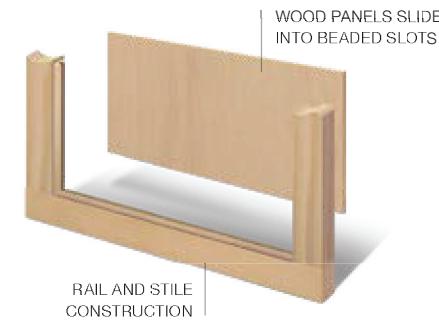

RECESSED PANEL

MODEL 20

MODEL 10