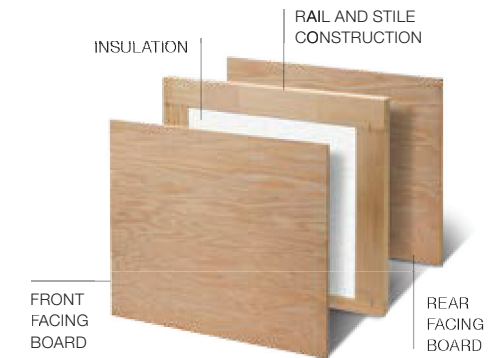

MODEL 10

Hemlock Frame, Hardboard Panel. Paint Grade Only.

Model 20 Short Recessed Panel with Short Cathedral Window Design. Doors have been painted by the consumer.

STYLE AND CONSTRUCTION

- 1-3/8" stile and rail and dowel pin construction in Hemlock.
- Flat panels available in Luan, Breckenridge® and Hardboard. Available in stain grade or paint grade options.
- Multiple panel and section configurations available. See your Clopay Dealer for details.
- All doors can be factory primed or finish painted White. Factory stain available for stained grade wood species. Custom stain and paint colors also available.

MODEL 20/10
LIMITED 1YR WARRANTY

FLUSH PANEL

MODEL 33

Smooth Luan

Breckenridge®

Model 33SS Flush Panel Design

STYLE AND CONSTRUCTION

- 3-layer construction with polystyrene sandwiched between interior and exterior boards. Interior Luan. R-value 5.9.
- Heavy-duty 1-5/8" section thickness.
- Exterior wood options include smooth Luan and Breckenridge®.
- All doors can be factory primed or finish painted White. Factory stain available for stained grade wood species. Custom stain and paint colors also available.