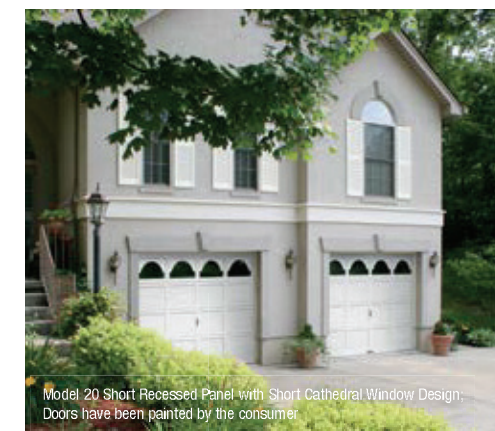

44 SERIES STYLE AND CONSTRUCTION

- 1-3/8" heavy-duty stile and rail and dowel pin construction. Wood species include Redwood, Cedar and Hemlock.
- Handcrafted short or long raised panels in Redwood, Cedar, Hemlock (stain grade) or MDF (paint grade).
- Multiple panel and section configurations available. See your Clopay Dealer for details.
- All doors can be factory primed or finish painted White. Factory stain available for stained grade wood species.

MODEL 10

Hemlock Frame, Hardboard Panel. Paint Grade Only.

Model 20 Short Recessed Panel with Short Cathedral Window Design. Doors have been painted by the consumer.

STYLE AND CONSTRUCTION

- 1-3/8" stile and rail and dowel pin construction in Hemlock.
- Flat panels available in Luan, Breckenridge® and Hardboard. Available in stain grade or paint grade options.
- Multiple panel and section configurations available. See your Clopay Dealer for details.
- All doors can be factory primed or finish painted White. Factory stain available for stained grade wood species. Custom stain and paint colors also available.