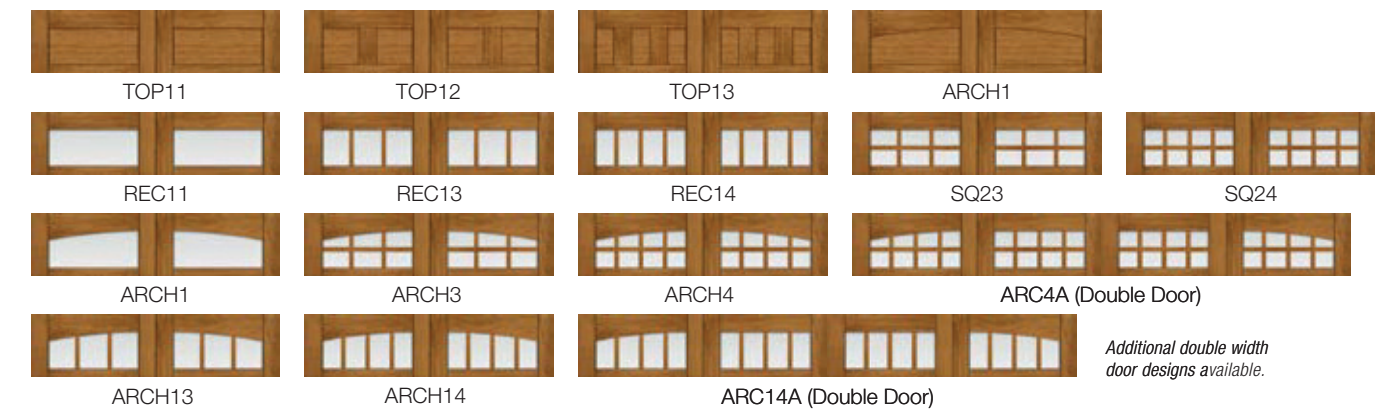

TOP/WINDOW SECTIONS

MATERIAL DESIGN OPTIONS

Composite Cladding is not present on Ultra-Grain® Series.

COLORS

Composite Overlays and Window Grilles are finished in the same color as the Ultra-Grain® base door. Door stain color will vary slightly within a door due to finishing process. Due to the printing process, colors may vary.

WARRANTIES