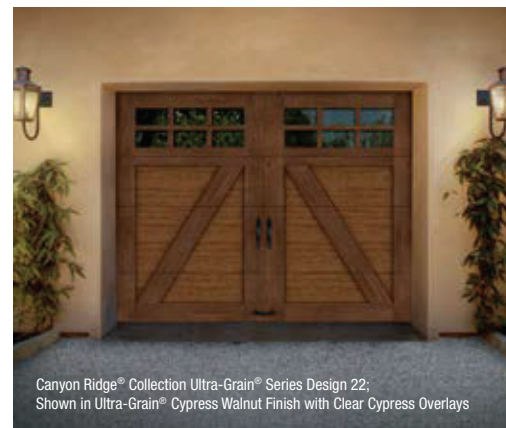

Canyon Ridge® Collection Ultra-Grain® Series Design 22; Shown in Ultra-Grain® Cypress Walnut Finish with Clear Cypress Overlays

STYLE AND CONSTRUCTION

- 4-layer Intellicore® polyurethane insulated steel faux wood doors. 18.4 R-value.
- Multiple door designs and window options. Custom designs also available. See your Clopay Dealer for more information.
- Many glass options available including clear, frosted, seeded, rain and obscure as well as insulated. See page 41 for specialty glass options.
- Attractive beveled edge clip-in grilles are removable for easy cleaning.
- Comes complete with spade lift handles and step plates. See pages 42–43 for details.

Calculated door section R-value is in accordance with DASMA TDS-163. Canyon Ridge® Collection not applicable for new construction in California areas designated as "Fire Hazard Severity Zones".