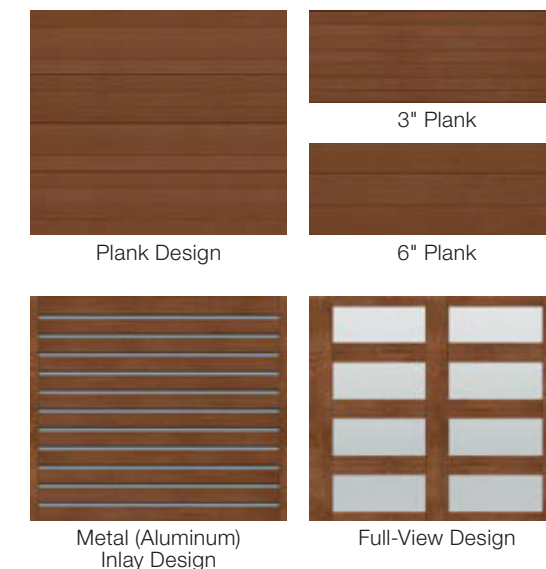

MODERN series

Canyon Ridge® Modern Series faux wood garage doors are constructed from a durable, low-maintenance, composite material that won't rot, warp or crack. As versatile and realistic-looking as natural wood but requiring far less upkeep, the Modern Series door designs feature key elements of contemporary architecture: clean, horizontal lines with mid-century appeal, sleek window styles and aluminum accents. These faux wood doors are a perfect complement to other natural materials and textures on your home's exterior.

Canyon Ridge® Collection Modern Series Full-View Design Shown in Walnut Finish with Clear Cypress Overlays and Frosted Glass

- 4 LAYER POLYURETHANE**
- 1 CLADDING OR OVERLAY (FULL VIEW)
 - 2 STEEL
 - 3 2" INTELLICORE® INSULATION
 - 4 STEEL

STYLE AND CONSTRUCTION

- Plank design steel faux wood doors with 4-layer Intellicore® polyurethane insulation. 20.4 R-value.
- Steel faux wood doors combined with a Metal Inlay design and 4-layer Intellicore® polyurethane insulation. 18.4 R-value.
- Full-View design steel faux wood doors with 4-layer Intellicore® polyurethane insulation. 6.3 R-value.
- Multiple window configurations available for Plank doors. See your Clopay Dealer for more information.
- Many glass options available including clear, frosted, rain and obscure as well as insulated. See page 41 for specialty glass options.
- Comes complete with spade lift handles and step plates. Optional aluminum grip handles are also available. See pages 42–43 for details.

DOOR DESIGNS

WINDOWS

Available only on Plank door designs.

Both window sizes are available on single car and double car doors.

PLANK WINDOW CONFIGURATIONS

14" x 6" 35" x 6"
Windows Down Right Side Windows in All Panel Locations