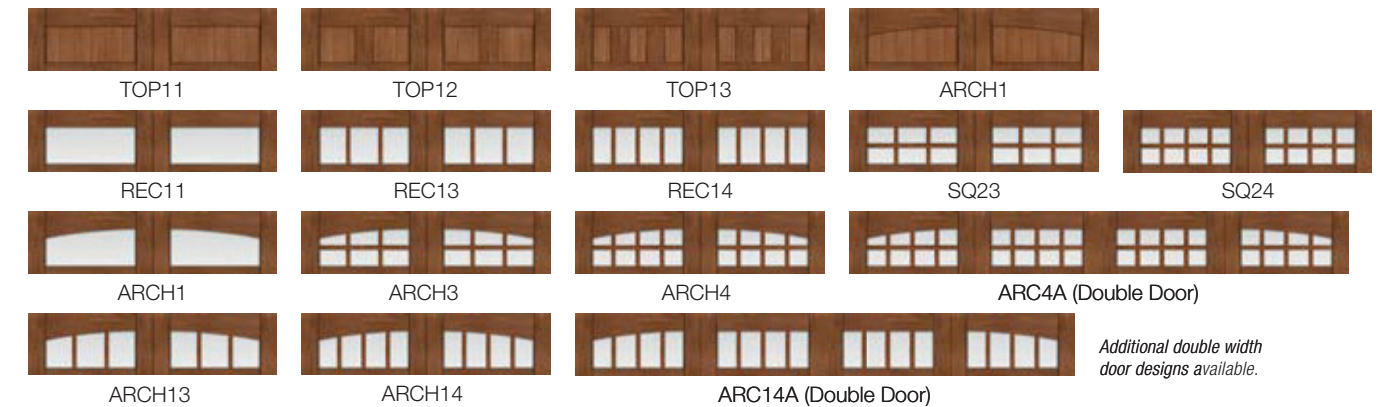

Canyon Ridge® Collection Limited Edition Series Design 13; Shown in Dark Finish with Mahogany Cladding, Mahogany Overlays and REC13 Window Design

CANYON RIDGE® collection

LIMITED EDITION series

Beautiful and unique, Canyon Ridge® Limited Edition Series carriage house doors are constructed with an energy-efficient, Intellicore® insulated steel base and finished with faux wood composite cladding and overlays. The appearance is that of authentic swing-out doors but with the convenience of modern, upward operation.

SERIES 1

Design 01 Design 11 Design 12 Design 13

SERIES 2

Design 21 Design 22 Design 23

SERIES 3

Design 31 Design 32 Design 33 Design 34

Design 35 Design 36 Design 37 Design 38

Doors shown in Dark Finish with Clear Cypress cladding and Clear Cypress overlay. Design 01 does not have an overlay.

TOP/WINDOW SECTIONS

Additional double width door designs available.

MATERIAL DESIGN OPTIONS

Composite Cladding and Overlay material options may be mixed and matched.

COLORS

Composite Cladding and Overlays are finished in the same color. Whitewash Finish available only on Mahogany Composite Cladding and Overlays. Doors can be ordered primed for those homeowners wishing to custom paint or stain their doors. Door stain color will vary slightly within a door due to finishing process. Due to the printing process, colors may vary.