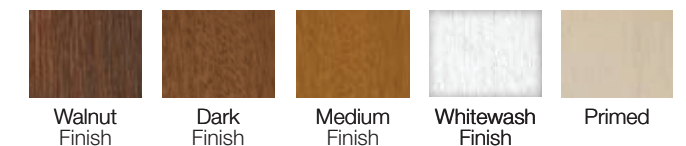

SERIES 1

Design 01 Design 11 Design 12 Design 13

SERIES 2

Design 21 Design 22 Design 23

SERIES 3

Design 31 Design 32 Design 33 Design 34

Design 35 Design 36 Design 37 Design 38

Doors shown in Dark Finish with Clear Cypress cladding and Clear Cypress overlay. Design 01 does not have an overlay.

TOP/WINDOW SECTIONS

Additional double width door designs available.

MATERIAL DESIGN OPTIONS

Composite Cladding and Overlay material options may be mixed and matched.

COLORS

Composite Cladding and Overlays are finished in the same color. Whitewash Finish available only on Mahogany Composite Cladding and Overlays. Doors can be ordered primed for those homeowners wishing to custom paint or stain their doors. Door stain color will vary slightly within a door due to finishing process. Due to the printing process, colors may vary.