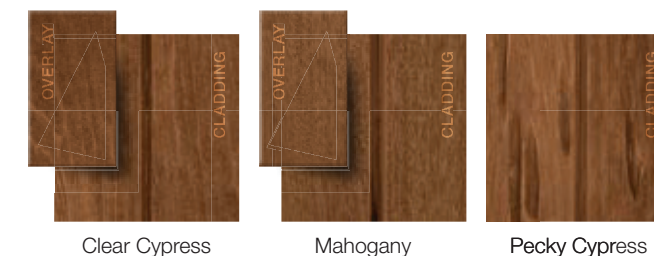

Canyon Ridge® Collection Limited Edition Series Design 12; Shown in Whitewash Finish with Mahogany Cladding, Mahogany Overlays and SQ23 Window Design

STYLE AND CONSTRUCTION

- 5-layer Intellicore® polyurethane insulated composite faux wood doors. 20.4 R-value.
- Multiple door designs and window options. Custom designs also available. See your Clopay Dealer for more information.
- Many glass options available including clear, frosted, seeded, rain and obscure as well as insulated. See page 41 for specialty glass options.
- Attractive beveled edge clip-in grilles are removable for easy cleaning.
- Comes complete with spade lift handles and step plates. See pages 42–43 for details.

SERIES 1

Design 01 Design 11 Design 12 Design 13

SERIES 2

Design 21 Design 22 Design 23

SERIES 3

Design 31 Design 32 Design 33 Design 34

Design 35 Design 36 Design 37 Design 38

Doors shown in Dark Finish with Clear Cypress cladding and Clear Cypress overlay. Design 01 does not have an overlay.

TOP/WINDOW SECTIONS

Additional double width door designs available.

MATERIAL DESIGN OPTIONS

Composite Cladding and Overlay material options may be mixed and matched.

COLORS

Composite Cladding and Overlays are finished in the same color. Whitewash Finish available only on Mahogany Composite Cladding and Overlays. Doors can be ordered primed for those homeowners wishing to custom paint or stain their doors. Door stain color will vary slightly within a door due to finishing process. Due to the printing process, colors may vary.