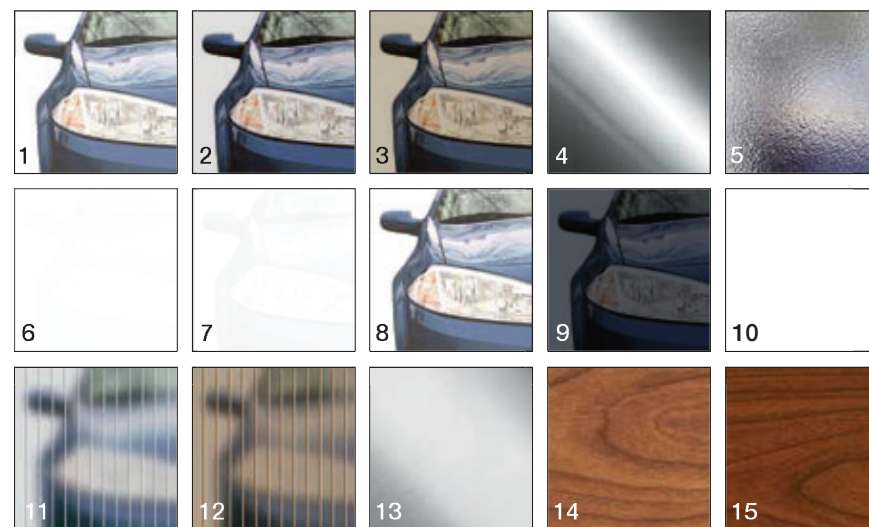

GLASS/PANEL OPTIONS

1. Clear Glass*
2. Gray Tinted Glass*
3. Bronze Tinted Glass*
4. Mirrored Glass*
5. Obscure Glass*
6. White Laminate Glass
7. Frosted Glass* or Acrylic
8. Clear Acrylic
9. Gray Acrylic
10. White Acrylic
11. Clear Polygal®
12. Bronze Polygal®
13. Clear Anodized (Aluminum Panel)
14. Ultra-Grain® Cherry Light Finish (Aluminum Panel)
15. Ultra-Grain® Cherry Dark Finish (Aluminum Panel)

Glass available in single pane or insulated. White laminated and mirrored glass not available insulated.

Panels can be aluminum to match the aluminum frame. Glass/acrylic panels may be combined with aluminum panels. Custom glass and colors available. See your Clopay Dealer for details.

Acrylic windows require special cleaning. Never use products that contain ammonia or petroleum products to clean acrylic. Please visit clopaydoor.com/acrylic for complete details.

See pages 30–31 for more information regarding Ultra-Grain® finishes.

WARRANTIES

HARDWARE

Attractive color-matched aluminum grip handles.