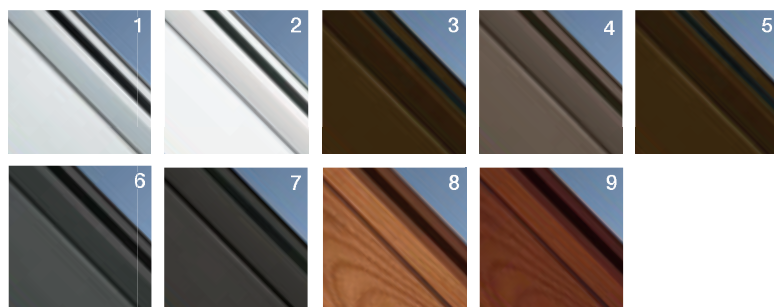

FRAME/SOLID PANEL COLOR OPTIONS

- Clear Aluminum (Anodized)
- Standard White
- Bronze (Painted)
- Chocolate (Painted)
- Bronze (Anodized)
- Black (Anodized)
- Dark Bronze (Anodized)
- Ultra-Grain[®] Cherry Light Finish (Aluminum Panel)
- Ultra-Grain[®] Cherry Dark Finish (Aluminum Panel)

Due to the anodizing process, color variation may occur.
The use of "Bronze (Painted)" is recommended for a more consistent bronze finish color.
Custom colors available.

GLASS/PANEL OPTIONS

- Clear Glass*
- Gray Tinted Glass*
- Bronze Tinted Glass*
- Mirrored Glass*
- Obscure Glass*
- White Laminate Glass
- Frosted Glass* or Acrylic
- Clear Acrylic
- Gray Acrylic
- White Acrylic
- Clear Polygal[®]
- Bronze Polygal[®]
- Clear Anodized (Aluminum Panel)
- Ultra-Grain[®] Cherry Light Finish (Aluminum Panel)
- Ultra-Grain[®] Cherry Dark Finish (Aluminum Panel)